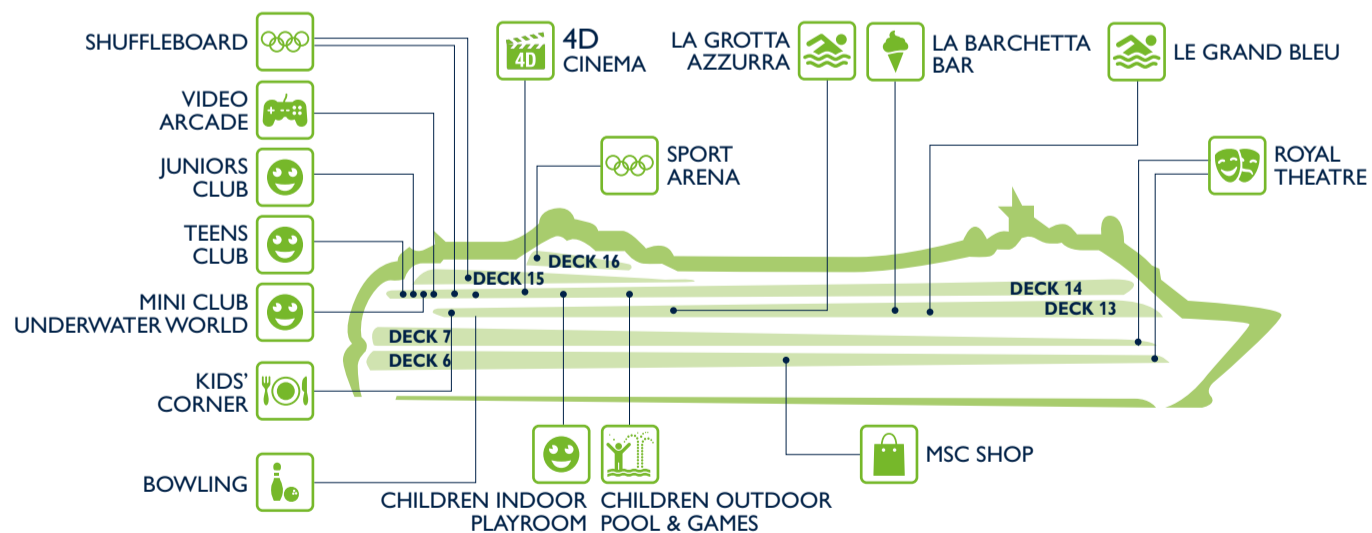

Outdoor Bars	Deck
LA BARCHETTA	13
LA CONCHIGLIA BAR	13
IL BAR DEL SOLE	16

SHOPPING

Shops	Deck
ACCESSORIES SHOP	6
BOND STREET	6
EXCURSION OFFICE	6
IL RUBINO	6
L'ANGOLO DELL'OGGETTO	6

Shops	Deck
LE PARFUM	6
MSC AUREA SPA	13
MSC SHOP	6
PHOTO SHOP	7
THE MINI MALL	6

ENTERTAINMENT

Fun	Deck
4D CINEMA	14
ATLANTIC CITY CASINO	7
BOWLING	14
CARD ROOM	7
CYBER CAFÈ	7
GAMES ARCADE	14
GAME ROOM	6
L'AMETISTA LOUNGE	7
BILLIARD	7

Fun	Deck
LA GROTTA AZZURRA POOL AREA	13
LE GRAND BLEU POOL AREA	13
LIBRARY	7
ROYAL THEATRE	7
SHUFFLEBOARD	14
T32 DISCO	14
TIGER BAR	6

FAMILY & FUN

Family Areas	Deck
4D CINEMA	14
BOWLING	14
BABY CLUB INDOOR PLAYROOM (under 3 years)	14
CHILDREN OUTDOOR POOL & GAMES	14
JUNIORS CLUB (7-11 years)	14
KIDS' CORNER	13
LA BARCHETTA BAR	13
LA GROTTA AZZURRA POOL AREA	13

Family Areas	Deck
LE GRAND BLEU POOL AREA	13
MSC SHOP	6
ROYAL THEATRE	6
SHUFFLEBOARD	14
SPORT CENTER	16
TEENS CLUB (12-17 years)	14
MINICLUB UNDERWATER WORLD (3-6 years)	14
VIDEO ARCADE	14

SPORT & WELLBEING