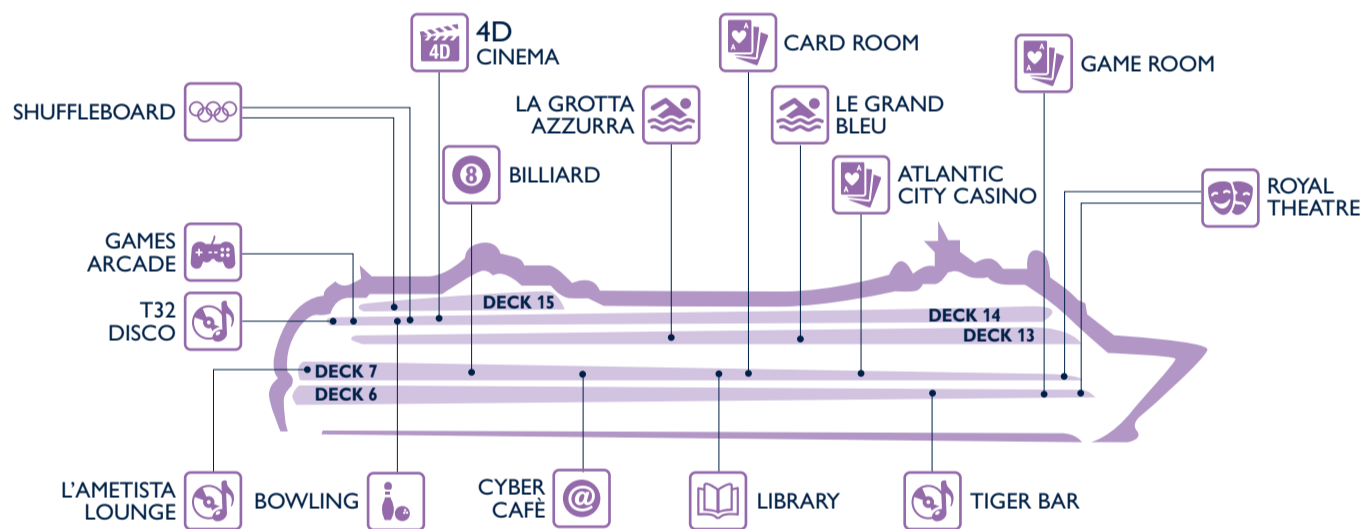

Outdoor Bars	Deck
LA BARCHETTA	13
LA CONCHIGLIA BAR	13
IL BAR DEL SOLE	16

SHOPPING

Shops	Deck
ACCESSORIES SHOP	6
BOND STREET	6
EXCURSION OFFICE	6
IL RUBINO	6
L'ANGOLO DELL'OGGETTO	6

Shops	Deck
LE PARFUM	6
MSC AUREA SPA	13
MSC SHOP	6
PHOTO SHOP	7
THE MINI MALL	6

ENTERTAINMENT

Fun	Deck
4D CINEMA	14
ATLANTIC CITY CASINO	7
BOWLING	14
CARD ROOM	7
CYBER CAFÈ	7
GAMES ARCADE	14
GAME ROOM	6
L'AMETISTA LOUNGE	7
BILLIARD	7

Fun	Deck
LA GROTTA AZZURRA POOL AREA	13
LE GRAND BLEU POOL AREA	13
LIBRARY	7
ROYAL THEATRE	7
SHUFFLEBOARD	14
T32 DISCO	14
TIGER BAR	6

FAMILY & FUN

Family Areas	Deck
4D CINEMA	14
BOWLING	14
BABY CLUB INDOOR PLAYROOM (under 3 years)	14
CHILDREN OUTDOOR POOL & GAMES	14
JUNIORS CLUB (7-11 years)	14
KIDS' CORNER	13
LA BARCHETTA BAR	13
LA GROTTA AZZURRA POOL AREA	13

Family Areas	Deck
LE GRAND BLEU POOL AREA	13
MSC SHOP	6
ROYAL THEATRE	6
SHUFFLEBOARD	14
SPORT CENTER	16
TEENS CLUB (12-17 years)	14
MINICLUB UNDERWATER WORLD (3-6 years)	14
VIDEO ARCADE	14

SPORT & WELLBEING