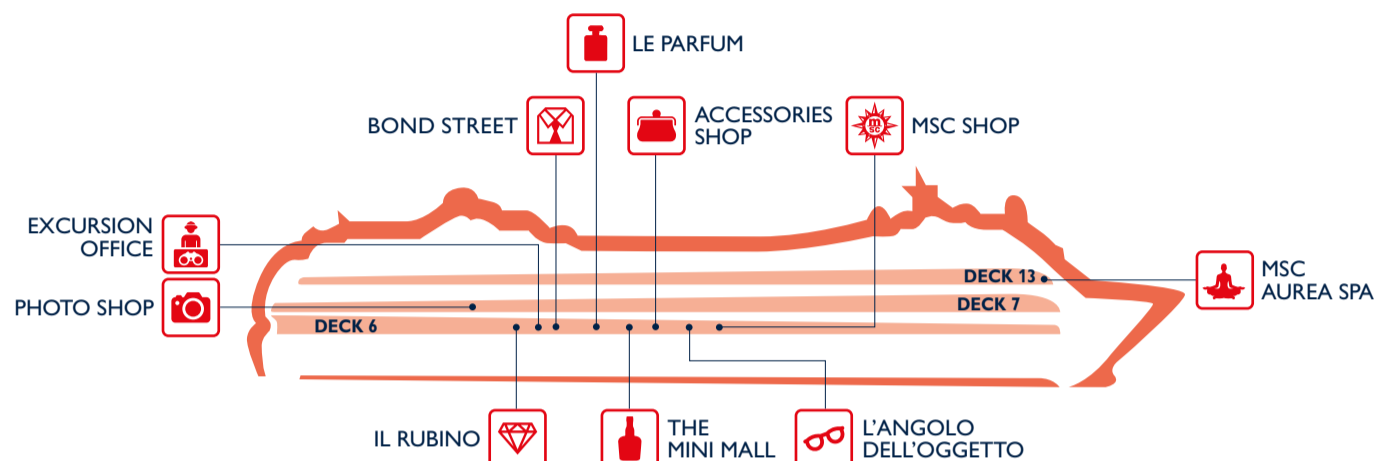

Bars	Deck
ATLANTIC CITY CASINO	7
CUBA LOUNGE CIGAR ROOM	7
L'AMETISTA LOUNGE	7
L'OLIMPIADE SPORTING BAR	7
LE GOCCE BAR	5
PURPLE BAR	6
RUBY BAR	6
SPA BAR	13
T32 DISCO	14
TIGER BAR	6
TOPAZIO BAR	6

Restaurants	Deck
L'EDERA	5
L'OASI BUFFET RESTAURANT	13
ORIENTAL PLAZA	7
QUATTRO VENTI	6
SAHARA BUFFET RESTAURANT	13

Outdoor Bars	Deck
LA BARCHETTA	13
LA CONCHIGLIA BAR	13
IL BAR DEL SOLE	16

SHOPPING

Shops	Deck
ACCESSORIES SHOP	6
BOND STREET	6
EXCURSION OFFICE	6
IL RUBINO	6
L'ANGOLO DELL'OGGETTO	6

Shops	Deck
LE PARFUM	6
MSC AUREA SPA	13
MSC SHOP	6
PHOTO SHOP	7
THE MINI MALL	6

ENTERTAINMENT

Fun	Deck
4D CINEMA	14
ATLANTIC CITY CASINO	7
BOWLING	14
CARD ROOM	7
CYBER CAFÈ	7
GAMES ARCADE	14
GAME ROOM	6
L'AMETISTA LOUNGE	7
BILLIARD	7

Fun	Deck
LA GROTTA AZZURRA POOL AREA	13
LE GRAND BLEU POOL AREA	13
LIBRARY	7
ROYAL THEATRE	7
SHUFFLEBOARD	14
T32 DISCO	14
TIGER BAR	6

FAMILY & FUN

Family Areas	Deck
4D CINEMA	14
BOWLING	14
BABY CLUB INDOOR PLAYROOM (under 3 years)	14
CHILDREN OUTDOOR POOL & GAMES	14
JUNIORS CLUB (7-11 years)	14
KIDS' CORNER	13
LA BARCHETTA BAR	13
LA GROTTA AZZURRA POOL AREA	13