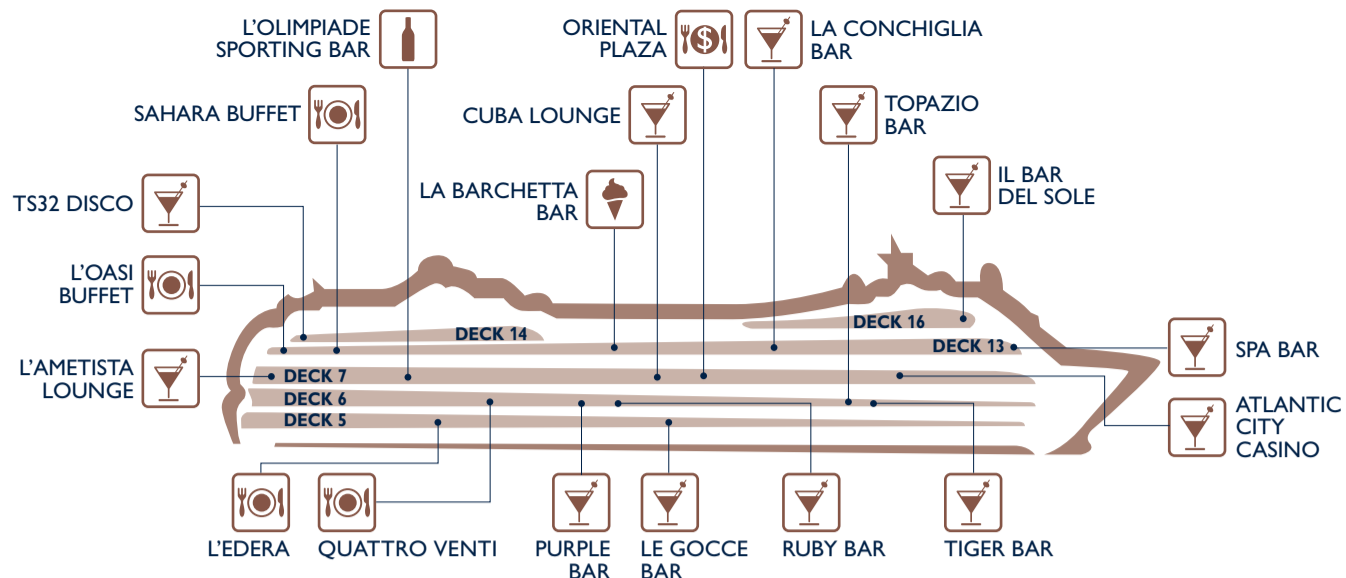

ASSEMBLY STATION		DECK	
	C	Atlantic City Casino	7
	D	Tiger Bar	6
	E	External port side middle ship	7
	F	External stbd side middle ship	7
	G	Quattro Venti Restaurant	6
	H	L'Ametista Lounge	7

EAT & DRINK

Bars	Deck
ATLANTIC CITY CASINO	7
CUBA LOUNGE CIGAR ROOM	7
L'AMETISTA LOUNGE	7
L'OLIMPIADE SPORTING BAR	7
LE GOCCE BAR	5
PURPLE BAR	6
RUBY BAR	6
SPA BAR	13
T32 DISCO	14
TIGER BAR	6
TOPAZIO BAR	6

Restaurants	Deck
L'EDERA	5
L'OASI BUFFET RESTAURANT	13
ORIENTAL PLAZA	7
QUATTRO VENTI	6
SAHARA BUFFET RESTAURANT	13

Outdoor Bars	Deck
LA BARCHETTA	13
LA CONCHIGLIA BAR	13
IL BAR DEL SOLE	16

SHOPPING

Shops	Deck
ACCESSORIES SHOP	6
BOND STREET	6
EXCURSION OFFICE	6
IL RUBINO	6
L'ANGOLO DELL'OGGETTO	6

Shops	Deck
LE PARFUM	6
MSC AUREA SPA	13
MSC SHOP	6
PHOTO SHOP	7
THE MINI MALL	6